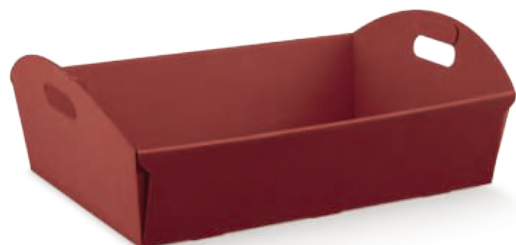

Cesto Interno Bordeaux
220x155x60 Art. 136988S
320x220x85 Art. 136989S
370x265x100 Art. 136990S
430x300x110 Art. 136991S