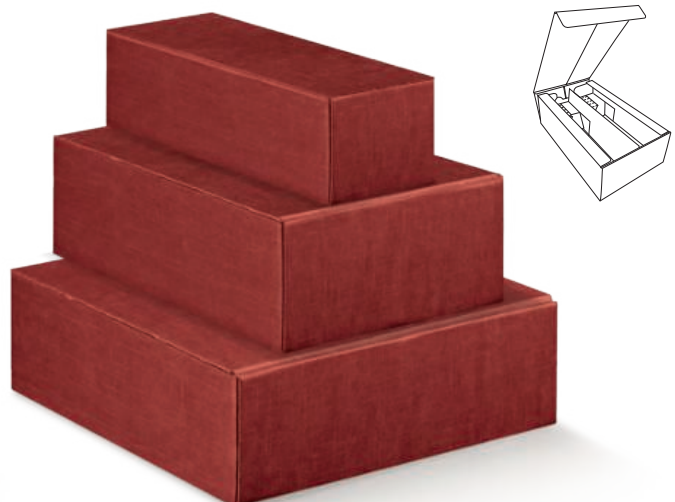

Cantina Maxi
1 Bott. 340x100x100 Art. 135347S
2 Bott. 350x210x105 Art. 134835S
3 Bott. 350x320x105 Art. 134836S

MODELLO BREVETTATO PATENTED MODEL