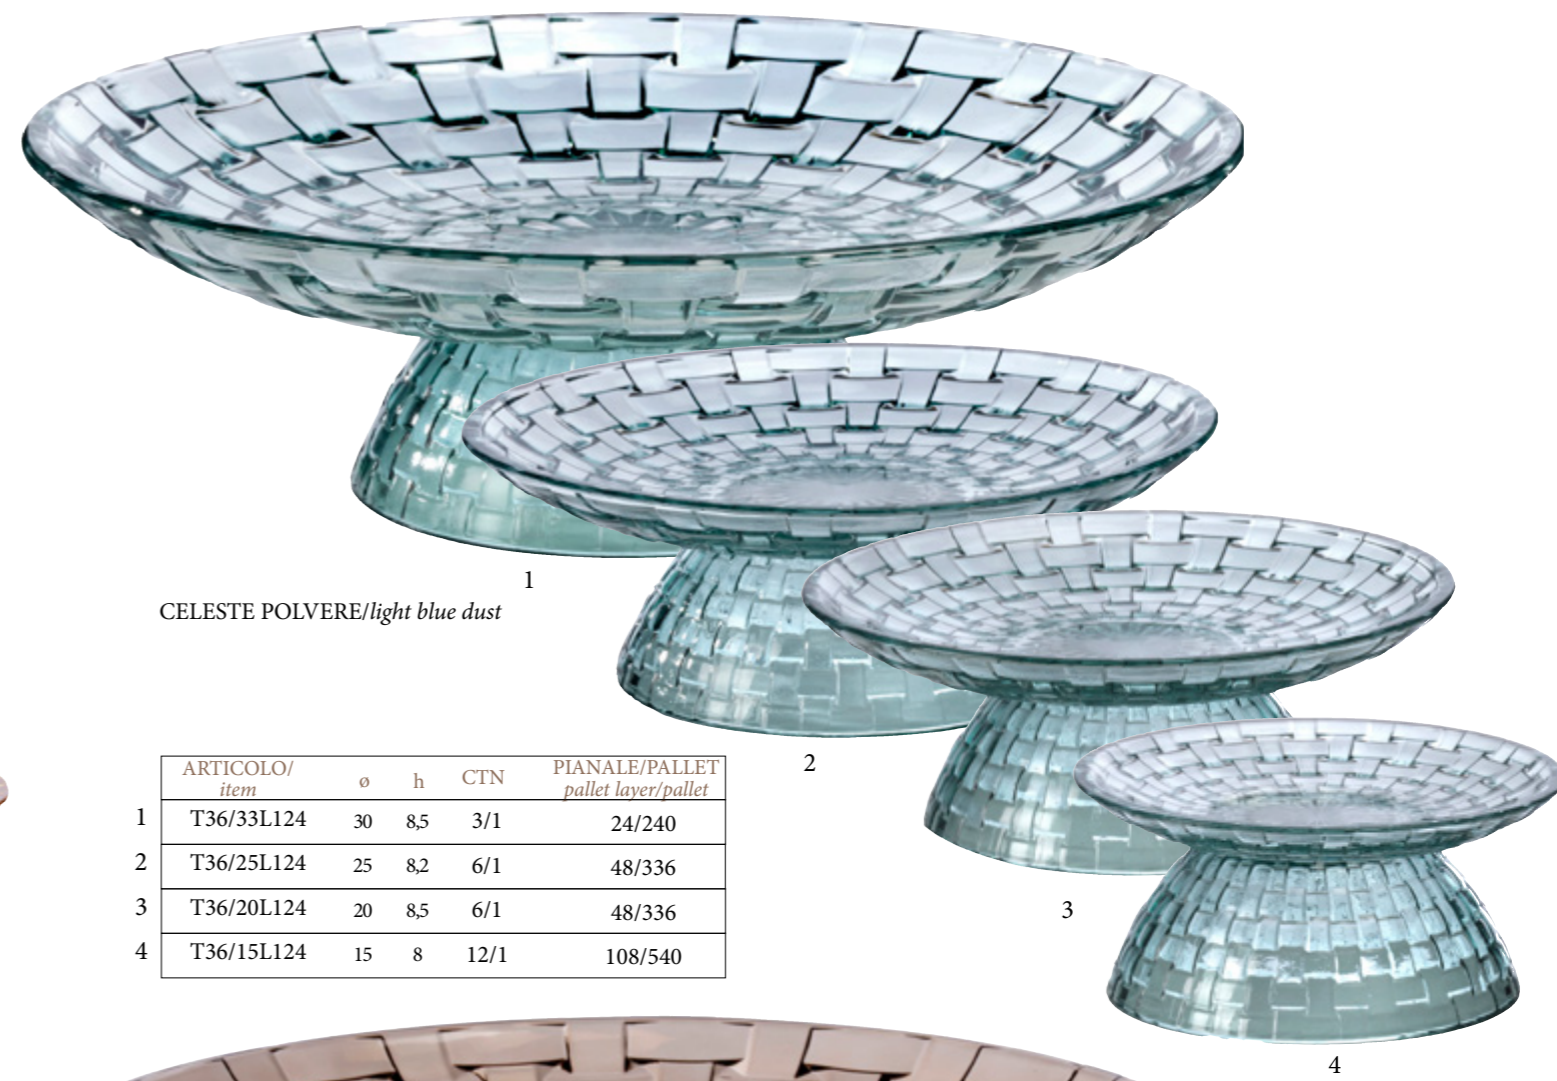

CELESTE POLVERE/light blue dust

	ARTICOLO/ item	ø	h	CTN	PIANALE/PALLET pallet layer/pallet
1	T36/33L124	30	8,5	3/1	24/240
2	T36/25L124	25	8,2	6/1	48/336
3	T36/20L124	20	8,5	6/1	48/336
4	T36/15L124	15	8	12/1	108/540