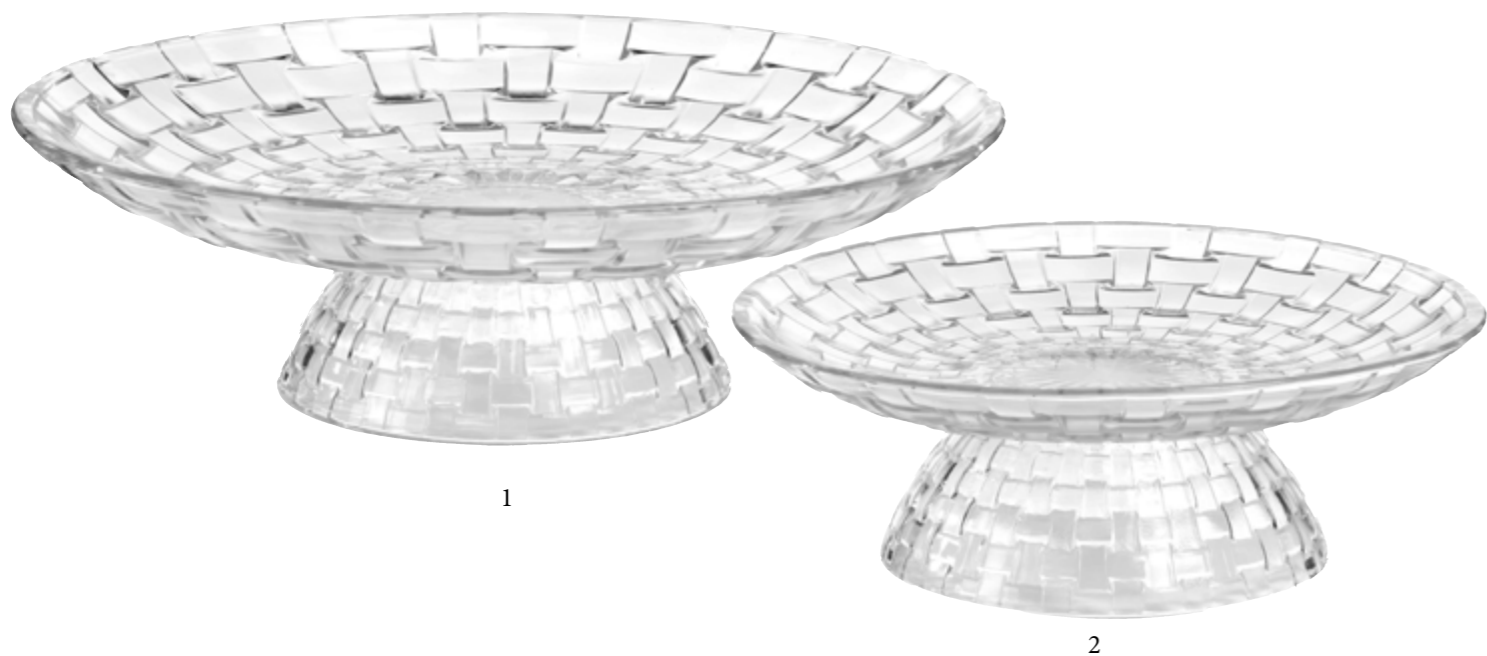

NEW

ARTICOLO/ item	ø	h	CTN	PIANALE/PALLET pallet layer/pallet
1 T36/30	30	8,5	3/1	24/240
2 T36/25	25	8,2	6/1	56/336
3 T36/20	20	8,5	6/1	48/336
4 T36/15	15	8	12/1	108/540